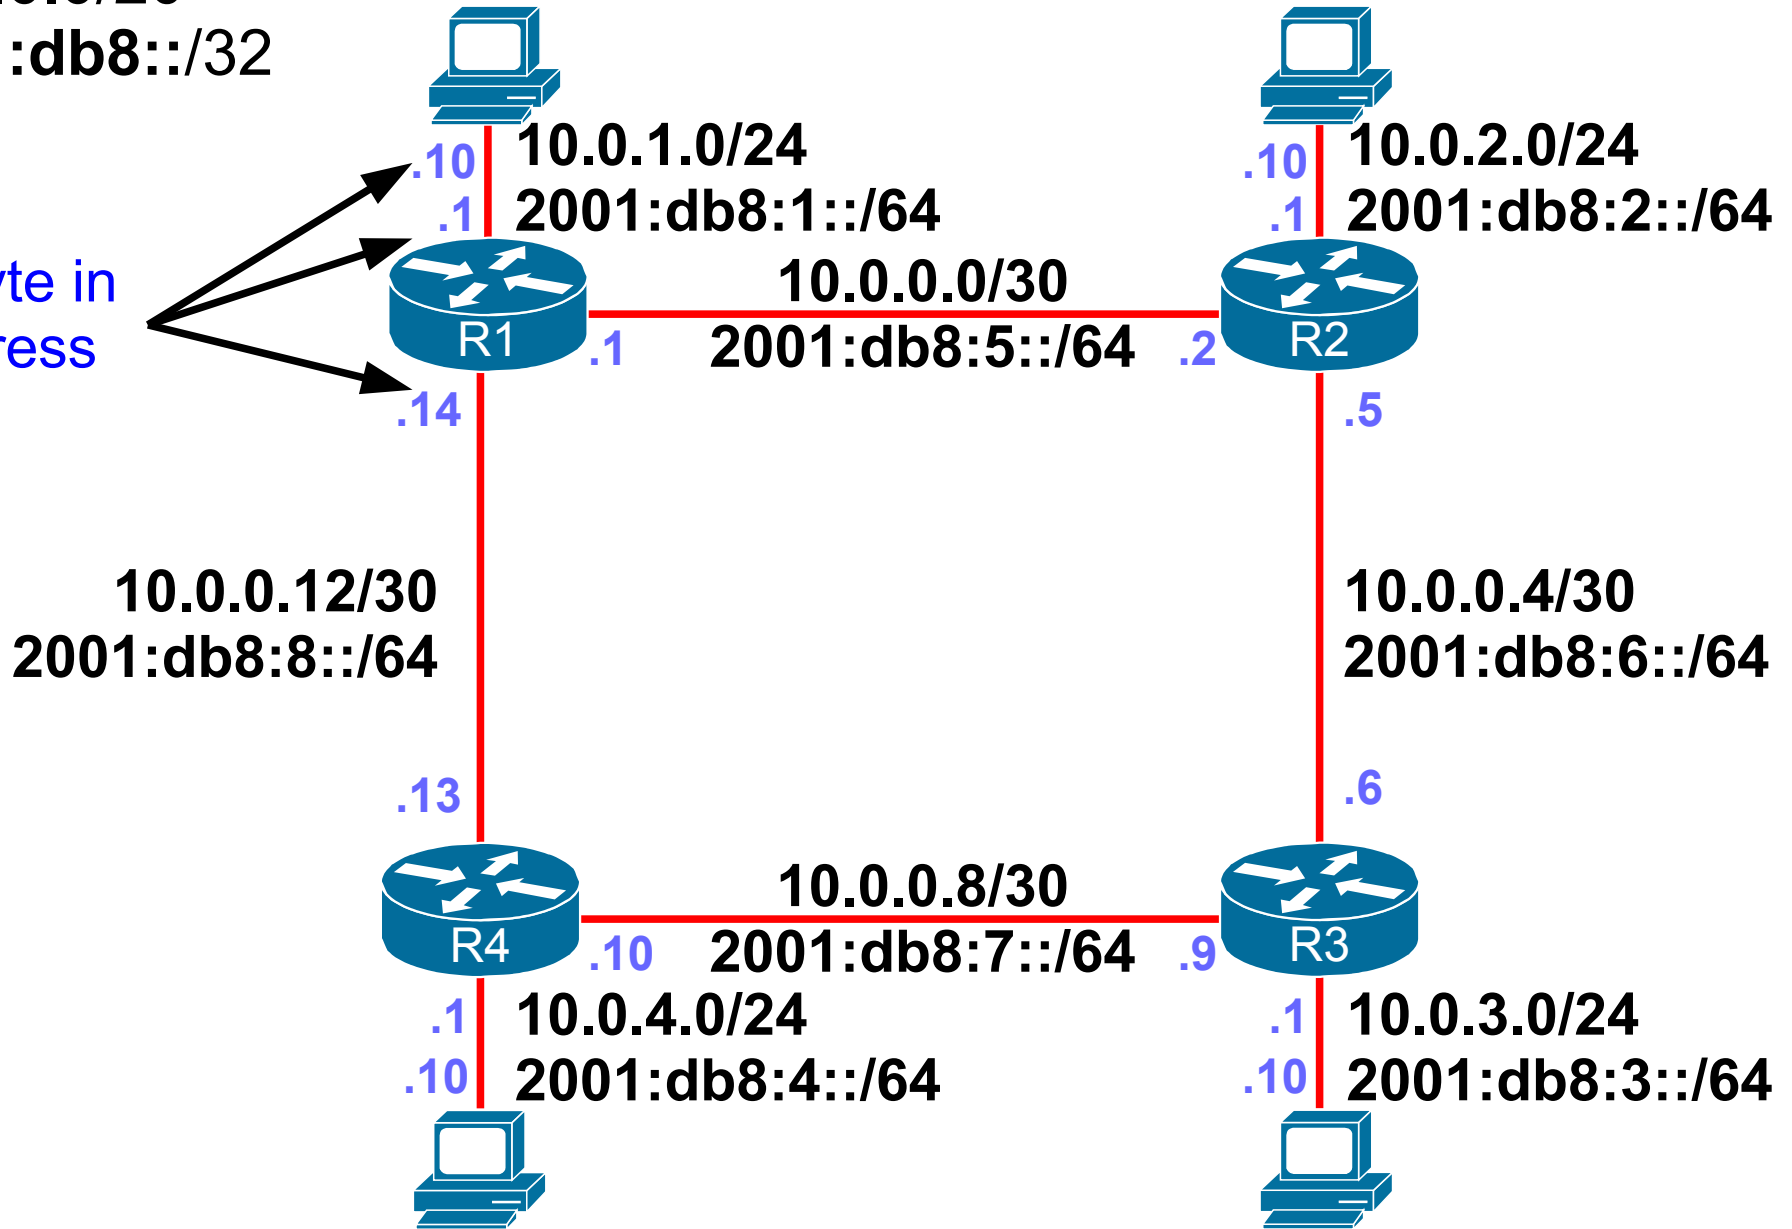

Static routing(IPv4 + IPv6)

10.0.0.0/20
2001:db8::/32

Last byte in
IP address

Static routing(IPv4 + IPv6)

10.0.0.0/20
2001:db8::/32

Last byte in
IP address